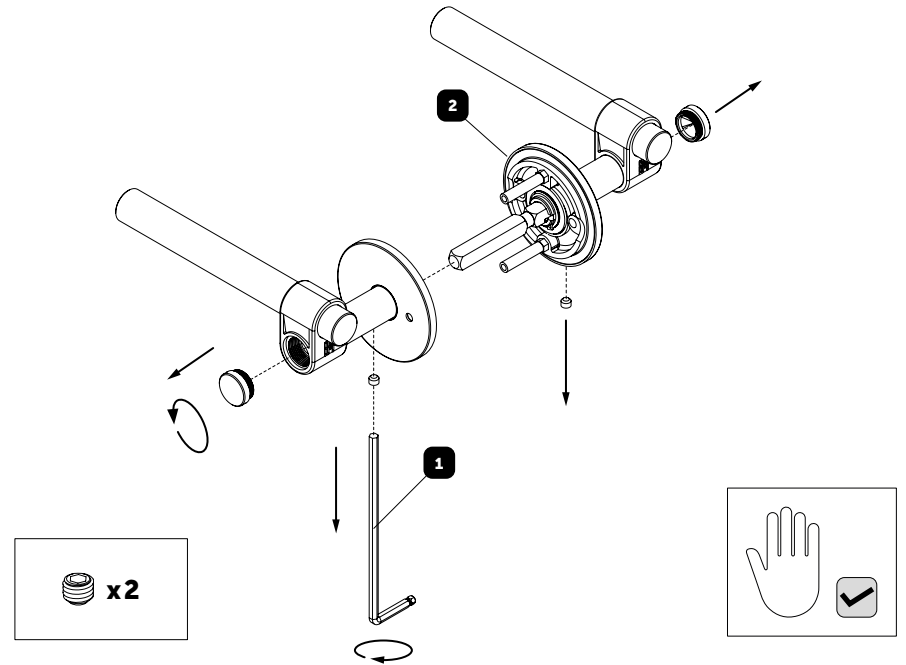

BUSTER+PUNCH

LONDON

US DOOR LEVER HANDLE CAST / PRIVACY

INSTALLATION MANUAL

US.BUSTERANDPUNCH.COM

1

2

3

3 ROTATE THE LATCH TONGUE TO ENSURE THAT IS IT ORIENTATED CORRECTLY.

4

5

6