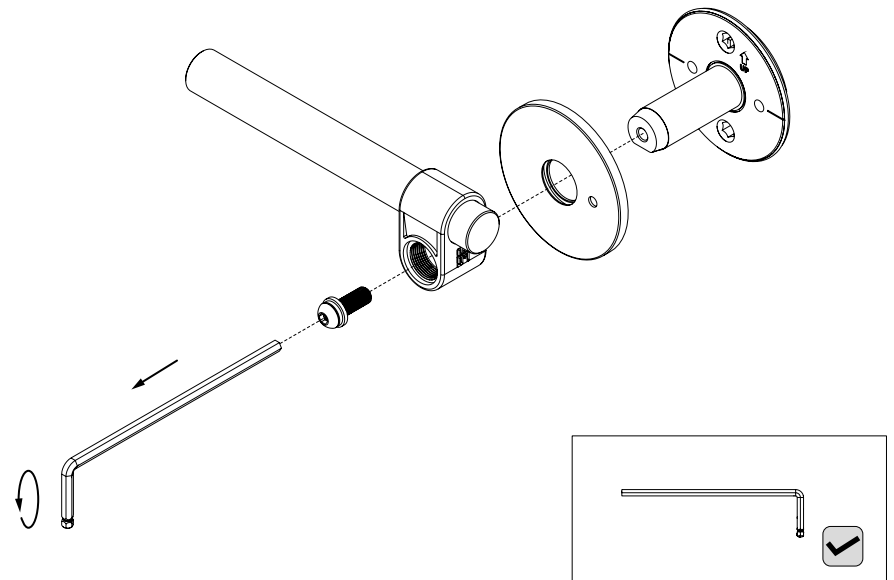

BUSTER+PUNCH

LONDON

US DOOR LEVER HANDLE CAST / PRIVACY

INSTALLATION MANUAL

US.BUSTERANDPUNCH.COM

1

2

3

3 ROTATE THE LATCH TONGUE TO ENSURE THAT IS IT ORIENTATED CORRECTLY.

4

5

6