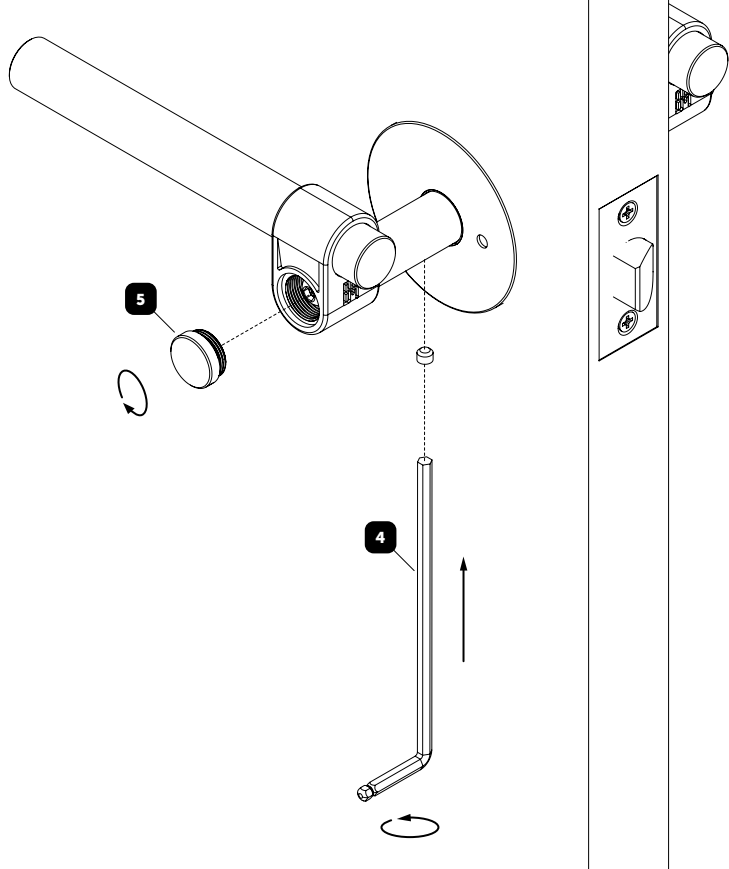

BUSTER+PUNCH

LONDON

US DOOR LEVER HANDLE CAST / PRIVACY

INSTALLATION MANUAL

US.BUSTERANDPUNCH.COM

1

2

3

3 ROTATE THE LATCH TONGUE TO ENSURE THAT IS IT ORIENTATED CORRECTLY.

4

5

6