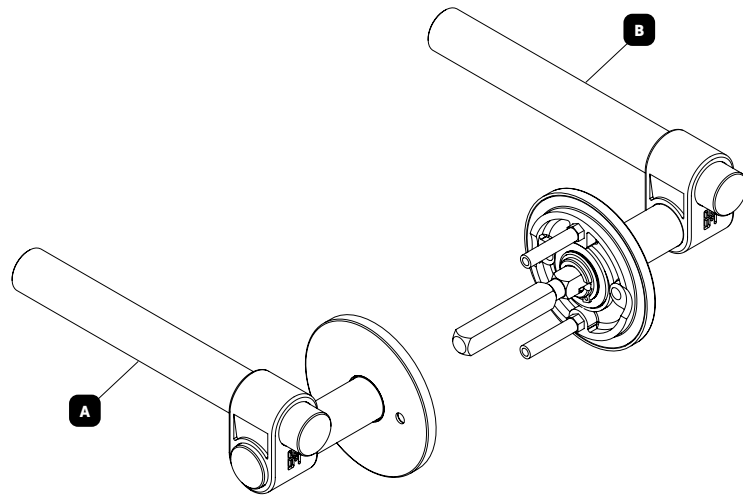

BUSTER+PUNCH

LONDON

US DOOR LEVER HANDLE CAST / PRIVACY

INSTALLATION MANUAL

US.BUSTERANDPUNCH.COM

1

2

3

3 ROTATE THE LATCH TONGUE TO ENSURE THAT IS IT ORIENTATED CORRECTLY.

4

5

6