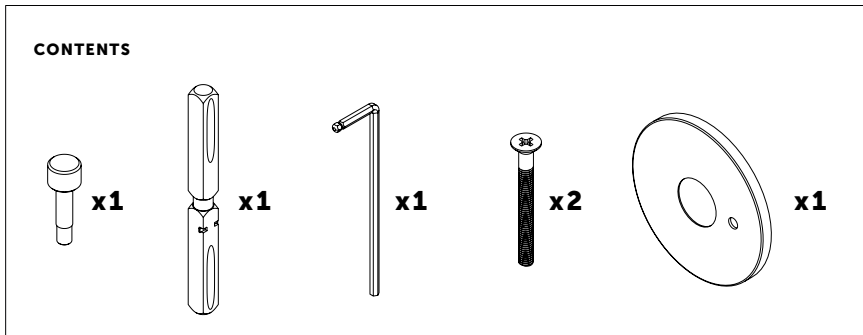

BUSTER+PUNCH

LONDON

US DOOR LEVER HANDLE CAST / PRIVACY

INSTALLATION MANUAL

US.BUSTERANDPUNCH.COM

1

2

3

3 ROTATE THE LATCH TONGUE TO ENSURE THAT IS IT ORIENTATED CORRECTLY.

4

5

6