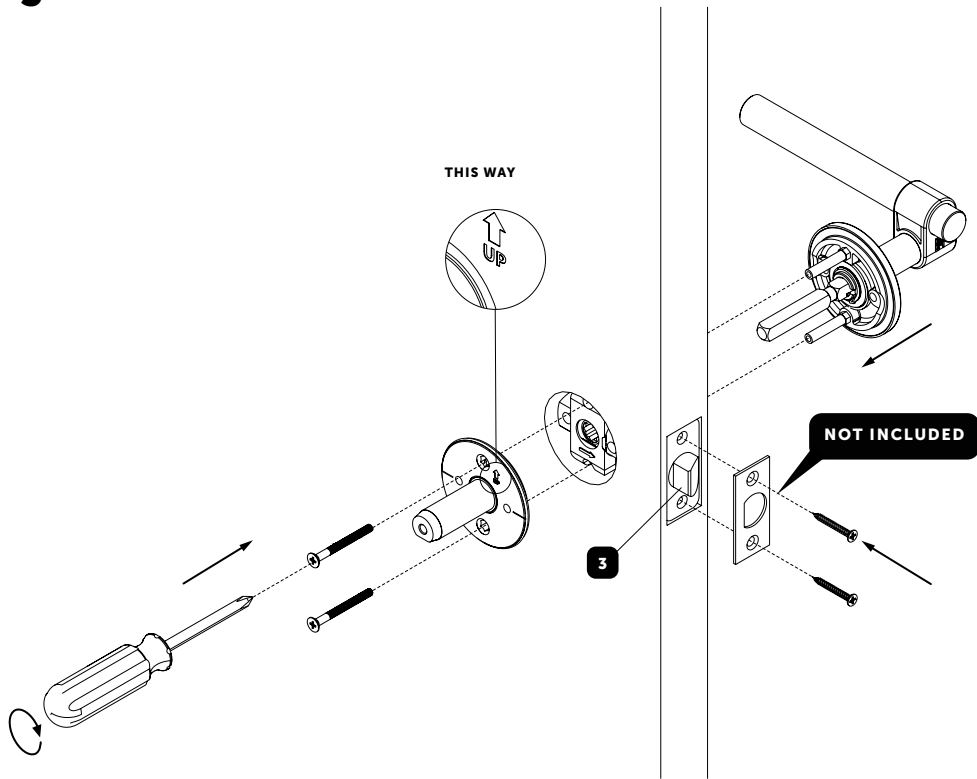

BUSTER+PUNCH

LONDON

US DOOR LEVER HANDLE CAST / PRIVACY

INSTALLATION MANUAL

US.BUSTERANDPUNCH.COM

1

2

3

3 ROTATE THE LATCH TONGUE TO ENSURE THAT IS IT ORIENTATED CORRECTLY.

4

5

6