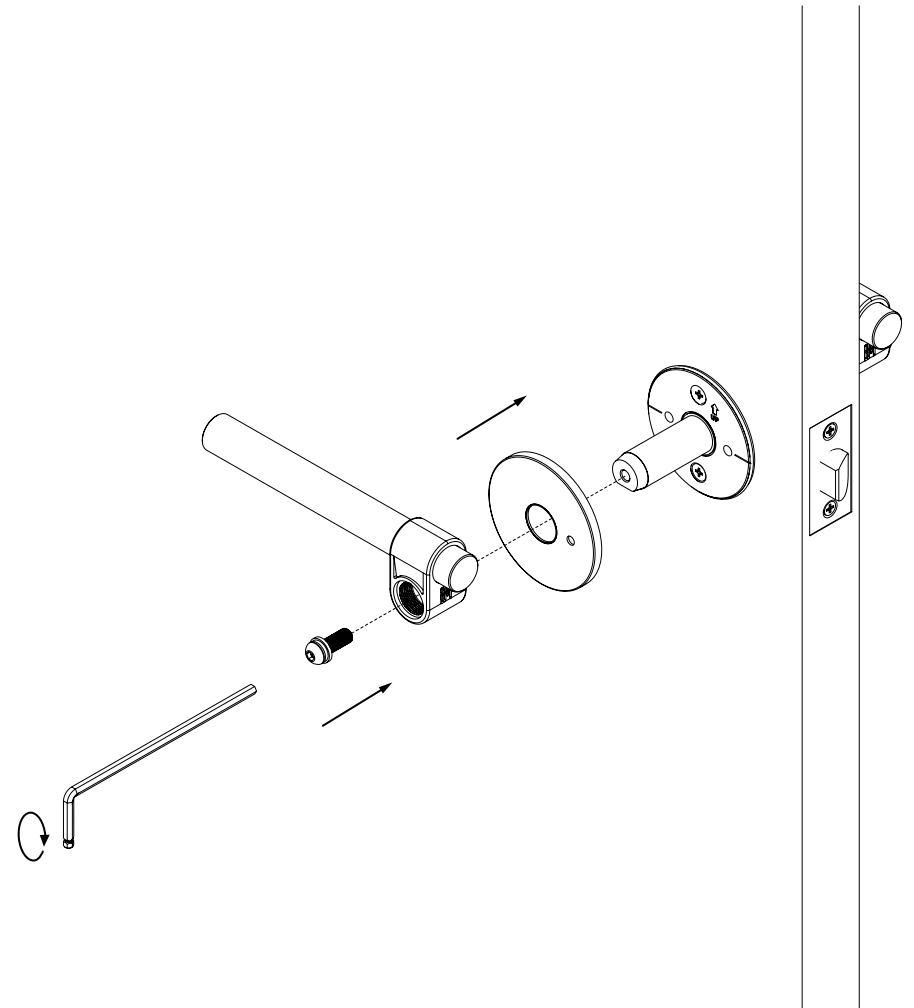

BUSTER+PUNCH

LONDON

US DOOR LEVER HANDLE CAST / PRIVACY

INSTALLATION MANUAL

US.BUSTERANDPUNCH.COM

1

2

3

3 ROTATE THE LATCH TONGUE TO ENSURE THAT IS IT ORIENTATED CORRECTLY.

4

5

6