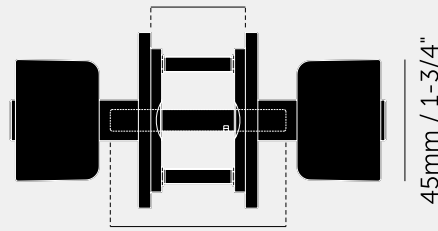

A pair of unsprung door knobs made from solid metal, featuring our unique rough cast knuckle. Works great on all internal doors and can be combined with our matching door accessories.

Min. 35mm / 1-3/8"  
Max. 54mm / 2-1/8"

(8x8)  
65mm / 2-9/16"

5mm / 3/16"

65mm / 2-9/16"

#### SPECIFICATIONS

A pair of unsprung solid metal door knobs, designed for installation onto a "pre-drilled" door (2-1/8" bore hole).

Designed for use with US (centre distance 41.5mm or 1-5/8") specific latches.

Rose: 2-9/16" diameter, 3/16" thick