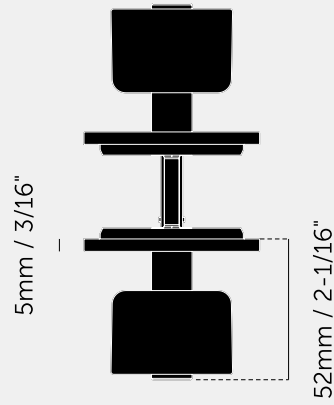

A pair of unsprung door knobs made from solid metal, featuring our unique rough cast knuckle. Works great on all internal doors and can be combined with our matching door accessories.

Min. 35mm / 1-3/8"  
Max. 54mm / 2-1/8"

(8x8)  
65mm / 2-9/16"

5mm / 3/16"

65mm / 2-9/16"

#### SPECIFICATIONS

A pair of unsprung solid metal door knobs, designed for installation onto a "pre-drilled" door (2-1/8" bore hole).

Designed for use with US (centre distance 41.5mm or 1-5/8") specific latches.

Rose: 2-9/16" diameter, 3/16" thick