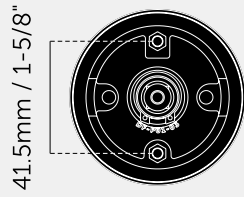

A pair of unsprung door knobs made from solid metal, featuring our unique rough cast knuckle. Works great on all internal doors and can be combined with our matching door accessories.

Min. 35mm / 1-3/8"  
Max. 54mm / 2-1/8"

(8x8)  
65mm / 2-9/16"

5mm / 3/16"

65mm / 2-9/16"

#### SPECIFICATIONS

A pair of unsprung solid metal door knobs, designed for installation onto a "pre-drilled" door (2-1/8" bore hole).

Designed for use with US (centre distance 41.5mm or 1-5/8") specific latches.

Rose: 2-9/16" diameter, 3/16" thick