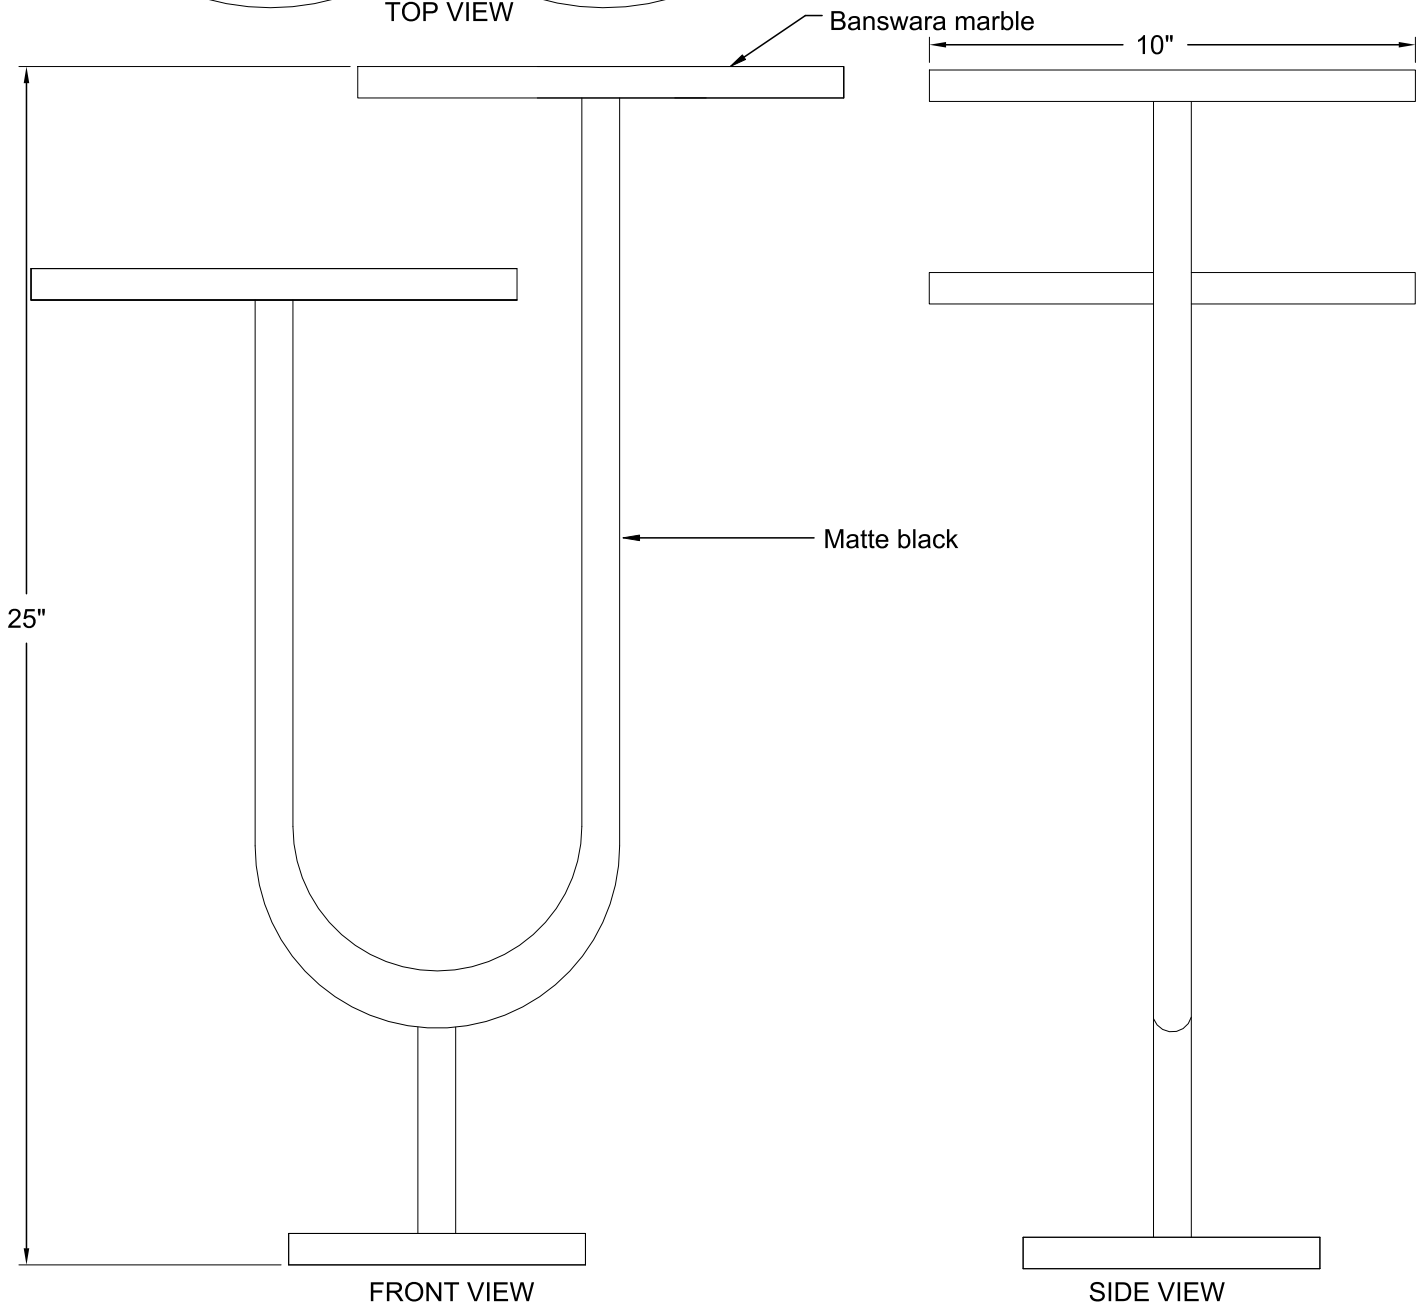

TOP VIEW

Item number:
TA519

Product name:
Ambra

Overall dimensions:
17"W x 25"H x 10"D

RENWIL[®]
EST. 1967